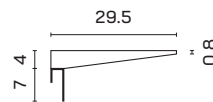

All dimensions in cm

«Standard» headboard height: 85 cm / «Long» headboard height: 94 cm

Accessories

Ais bedside table. Art. no. 3040

Width x length x height

31 x 37.7 x 37.7 cm

CHF 790.–

Colours: 01 Nature | 02 Night Blue | 03 Silk White | 04 Carmine Red | 05 Light Grey

Material: solid Swiss ash wood

Please note: not suitable for sitting or standing on

Clip Ais Art.Nr. 3041

Width x length

29.5 x 42 cm

CHF 390.–

Colours: 01 Nature | 02 Night Blue | 03 Silk White | 04 Carmine Red | 05 Light Grey

Material: solid Swiss ash wood

Please note: not suitable for sitting or standing on

Double pillow Art. no. 3052

Suitable for bed Ais	90 cm	100 cm	120 cm	140 cm	160 cm	180 cm	200 cm
Prices	CHF 340.–	CHF 340.–	CHF 410.–	CHF 480.–	CHF 680.–*	CHF 680.–*	CHF 680.–*
Finished dimensions	58 x 73 cm	58 x 83 cm	58 x 88 cm	58 x 103 cm	2 x 58 x 63 cm	2 x 58 x 73 cm	2 x 58 x 83 cm