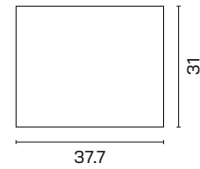

Accessories

Ais bedside table. Art. no. 3040

Width x length x height

31 x 37.7 x 37.7 cm

CHF 790.–

Colours: 01 Nature | 02 Night Blue | 03 Silk White | 04 Carmine Red | 05 Light Grey

Material: solid Swiss ash wood

Please note: not suitable for sitting or standing on