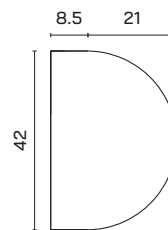

All dimensions in cm

«Standard» headboard height: 85 cm / «Long» headboard height: 94 cm

Accessories

Ais bedside table. Art. no. 3040

Width x length x height

31 x 37.7 x 37.7 cm

CHF 790.–

Colours: 01 Nature | 02 Night Blue | 03 Silk White | 04 Carmine Red | 05 Light Grey

Material: solid Swiss ash wood

Please note: not suitable for sitting or standing on

Clip Ais Art.Nr. 3041

Width x length

29.5 x 42 cm

CHF 390.–

Colours: 01 Nature | 02 Night Blue | 03 Silk White | 04 Carmine Red | 05 Light Grey

Material: solid Swiss ash wood

Please note: not suitable for sitting or standing on

Double pillow Art. no. 3052

Suitable for bed Ais	90 cm	100 cm	120 cm	140 cm	160 cm	180 cm	200 cm
Prices	CHF 340.–	CHF 340.–	CHF 410.–	CHF 480.–	CHF 680.–*	CHF 680.–*	CHF 680.–*
Finished dimensions	58 x 73 cm	58 x 83 cm	58 x 88 cm	58 x 103 cm	2 x 58 x 63 cm	2 x 58 x 73 cm	2 x 58 x 83 cm