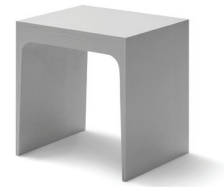

Accessories

Ais bedside table. Art. no. 3040

Width x length x height

31 x 37.7 x 37.7 cm

CHF 790.–

Colours: 01 Nature | 02 Night Blue | 03 Silk White | 04 Carmine Red | 05 Light Grey

Material: solid Swiss ash wood

Please note: not suitable for sitting or standing on